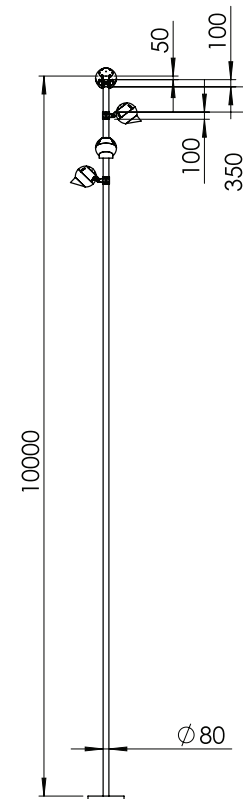

**MIDI
TREE POLE LIGHT**

divinity lights

MIDI TREE POLE LIGHT

Midi Tree Pole Light has:

- Highly lumen package and robust construction
- Luminaire housing of Die-Cast Aluminium
- IP66, High Ingress Protection against dust & moisture
- Ideal design for rough outdoor environment
- Precise optics and beautiful form factor
- Energy-efficient LED with high colour rendering
- Sports lighting for small to medium sized indoor and outdoor sports arenas
- Multiple & flexible optics and an option for remote power supply for easy maintenance

Quick Info

CRI \geq 80 /90

2700K, 3000K, 4000K

Up to 85 lm/W

Non-Dimmable/ Dali-Dimmable

SDCM<3

Lens

L70 @50,000h

Aluminium Die-Cast

Types

Pole Mounted

Single Line Diagram

Light Distribution

CRI \geq 80/90

MIDI TREE POLE LIGHT

Product Order Code	System Power	Dimensions
1521	100W	Dia=290mm

Order Options

CCT (Colour Temperature)

- 2700K
- 3000K
- 4000K

CRI

- >80
- >90

Beam Angle

- Narrow
- Medium
- Wide

Control